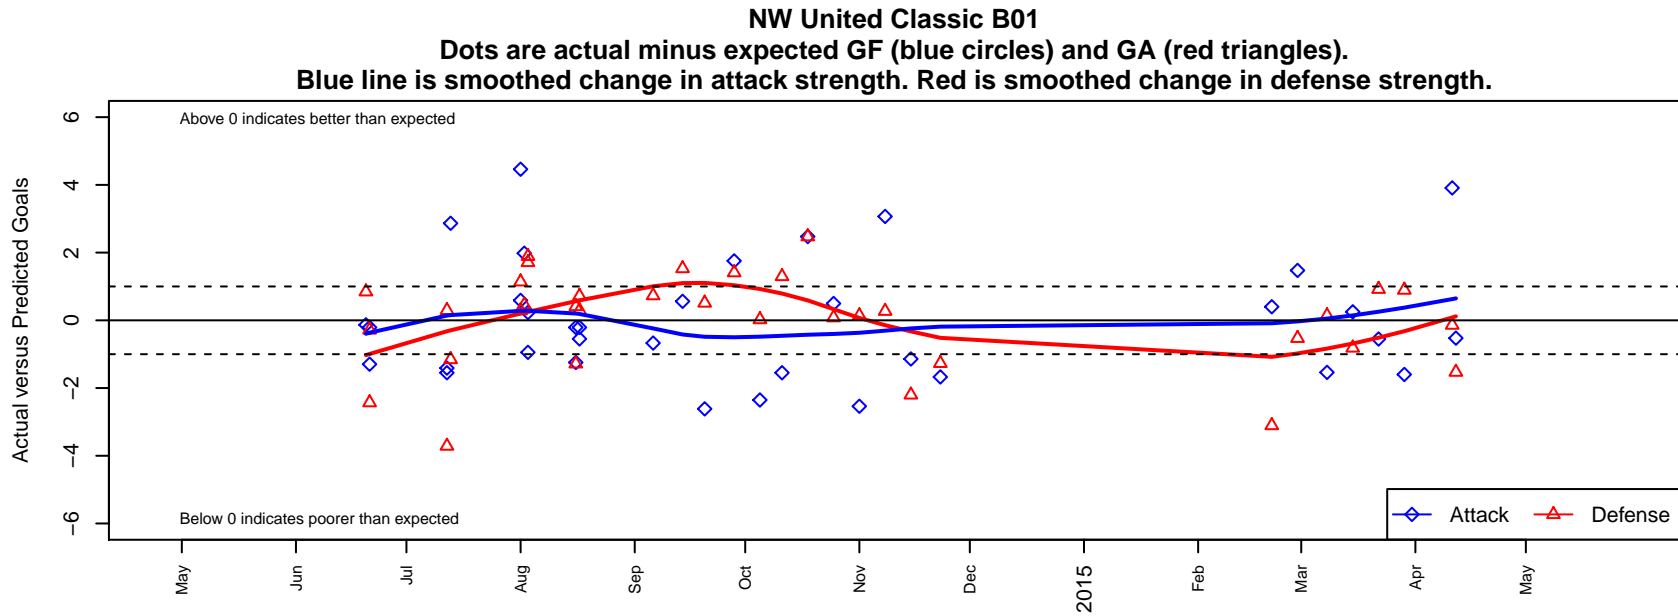

NW United Classic B01

NW United FC
 Burlington, WA
 B01 total strength=764
 attack=1.27 defense=0.61
 fall league = PSPL Copa U13
 spr league = Spr PSPL Classic 2 U13
 notes= Strom 2013, 2014

alt names used:
 NW United FC B01 Strom
 Northwest United FC B01 Strom
 NWU BU13 Classic
 NW UNITED B01 STROM
 NW UNITED B01 STROM (WA)
 Northwest United FC B01 Strom

Venues played:
 2014 Skagit Firecracker U13
 2014 ISC Gunners Invitational BU13
 2014 WA Rush Cup BU13 Silver U13
 2014 Skagit Super Cup U13 Silver
 2014 PSPL Copa U13
 2014 Spr PSPL Classic 2 U13

**attack and defense variance (black dot)
relative to other teams
and top 10 in region**