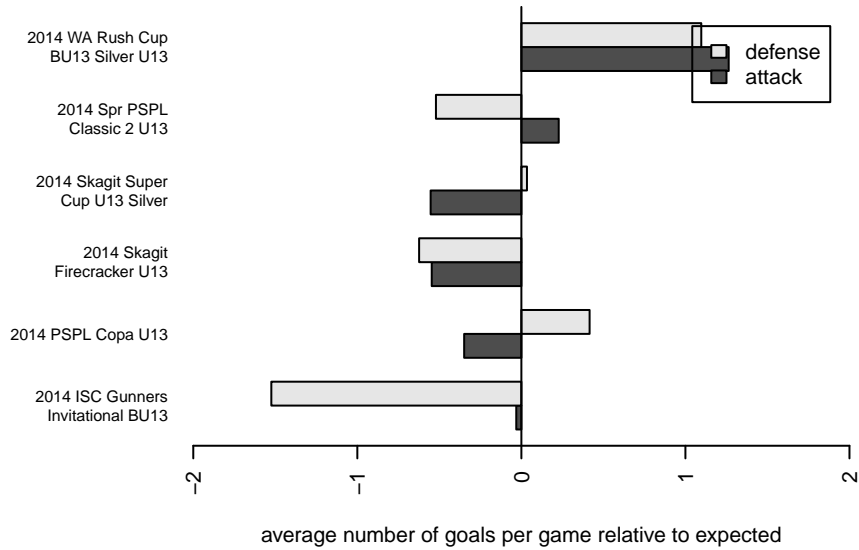

Performance relative to 13 month average