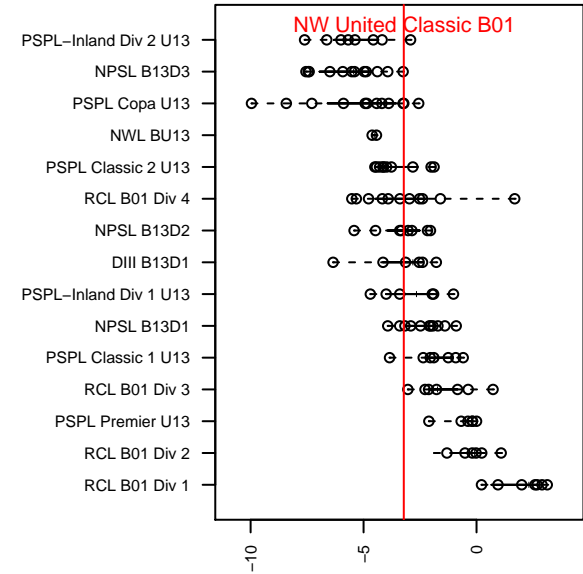

**attack and defense rating
relative to others at age
and all opponents in last 13 months**